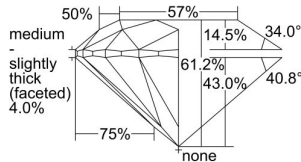

GIA®

FACSIMILE

GIA REPORT 7358247064

Verify this report at GIA.edu

GIA NATURAL DIAMOND DOSSIER®

March 19, 2020
GIA Report Number 7358247064
Shape and Cutting Style ..... Round Brilliant
Measurements ..... 4.31 - 4.32 x 2.64 mm

GRADING RESULTS

Carat Weight ..... 0.30 carat
Color Grade I
Clarity Grade SI2
Cut Grade ..... Excellent

ADDITIONAL GRADING INFORMATION

Polish ..... Excellent
Symmetry ..... Excellent
Fluorescence ..... Faint
Clarity Characteristics ..... Cloud
Inscription(s): GIA 7358247064

PROPORTIONS

Profile to actual proportions

GRADING SCALES

GIA COLOR SCALE	GIA CLARITY SCALE	GIA CUT SCALE	
D	FLAWLESS	EXCELLENT	
E	INTERNALLY FLAWLESS		
F		VVS₁	VERY GOOD
G	VVS₂		
H	VS₁	GOOD	
I	VS₂		
J	SI₁	FAIR	
K	SI₂		
L	I₁	POOR	
M	I₂		
N	I₃		
O			
P			
Q			
R			
S			
T			
U			
V			
W			
X			
Y			
Z