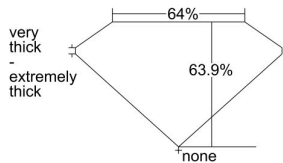

GIA®

FACSIMILE

GIA REPORT 7356899876

Verify this report at GIA.edu

GIA NATURAL DIAMOND DOSSIER®

September 03, 2020
GIA Report Number 7356899876
Shape and Cutting Style ..... **Cut-Cornered Rectangular Modified Brilliant**
Measurements ..... 4.59 x 4.33 x 2.77 mm

GRADING RESULTS

Carat Weight ..... 0.51 carat
Color Grade ..... H
Clarity Grade VVS1

ADDITIONAL GRADING INFORMATION

Polish ..... Excellent
Symmetry ..... Excellent
Fluorescence ..... None
Clarity Characteristics ..... Cloud, Pinpoint, Feather
Inspection(s): GIA 7356899876

PROPORTIONS

Profile not to actual proportions

GRADING SCALES

GIA COLOR SCALE		GIA CLARITY SCALE			
COLORLESS	D	VERY VERY SLIGHTLY INCLUDED	FLAWLESS		
	E		INTERNALLY FLAWLESS		
	F	VERY SLIGHTLY INCLUDED	VVS₁		
	G		VVS₂		
	H		VS₁		
	NEAR COLORLESS	I	SLIGHTLY INCLUDED	VS₂	
		J		SI₁	
		FAINT	K	INCLUDED	SI₂
			L		I₁
			M		I₂
VERT LIGHT	N	INCLUDED	I₃		
	O				
	P				
	Q				
	R				
LIGHT	S				
	T				
	U				
	V				
	W				
X					
Y					
Z