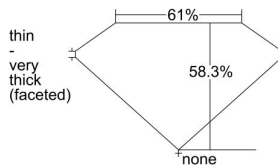

GIA®

FACSIMILE

GIA REPORT

7351479720

Verify this report at GIA.edu

GIA NATURAL DIAMOND DOSSIER®

August 13, 2020

GIA Report Number 7351479720

Shape and Cutting Style ..... Marquise Brilliant

Measurements ..... 10.36 x 4.73 x 2.76 mm

GRADING RESULTS

Carat Weight ..... 0.76 carat

Color Grade ..... D

Clarity Grade ..... Internally Flawless

ADDITIONAL GRADING INFORMATION

Polish ..... Excellent

Symmetry ..... Very Good

Fluorescence ..... None

Clarity Characteristics..... Minor Details of Polish

Inscription(s): GIA 7351479720

PROPORTIONS

Profile not to actual proportions

GRADING SCALES

GIA COLOR SCALE		GIA CLARITY SCALE			
COLORLESS	D	VERY VERY SLIGHTLY INCLUDED	FLAWLESS		
	E		INTERNALLY FLAWLESS		
	F	VERY SLIGHTLY INCLUDED	VVS₁		
	G		VVS₂		
	H		VS₁		
	NEAR COLORLESS	I	SLIGHTLY INCLUDED	VS₂	
		J		SI₁	
		FAINT	K	INCLUDED	SI₂
			L		I₁
			M		I₂
VERT LIGHT	N	INCLUDED	I₃		
	O				
	P				
	Q				
	R				
LIGHT	S				
	T				
	U				
	V				
	W				
X					
Y					
Z