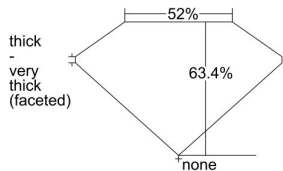

GIA®

FACSIMILE

GIA REPORT 7341918335

Verify this report at GIA.edu

GIA NATURAL DIAMOND DOSSIER®

February 14, 2020
GIA Report Number 7341918335
Shape and Cutting Style ..... Heart Brilliant
Measurements ..... 5.75 x 6.58 x 4.17 mm

GRADING RESULTS

Carat Weight ..... 0.91 carat
Color Grade ..... F
Clarity Grade VS2

ADDITIONAL GRADING INFORMATION

Polish ..... Excellent
Symmetry ..... Excellent
Fluorescence ..... None
Clarity Characteristics..... Cloud, Crystal, Feather
Inscription(s): GIA 7341918335

PROPORTIONS

Profile not to actual proportions

GRADING SCALES

GIA COLOR SCALE		GIA CLARITY SCALE			
COLORLESS	D	VERY VERY SLIGHTLY INCLUDED	FLAWLESS		
	E		INTERNALLY FLAWLESS		
	F	VERY SLIGHTLY INCLUDED	VVS₁		
	G		VVS₂		
	H		VS₁		
	NEAR COLORLESS	I	SLIGHTLY INCLUDED	VS₂	
		J		SI₁	
		FAINT	K	INCLUDED	SI₂
			L		I₁
			M		I₂
VERT LIGHT	N	LIGHT	I₃		
	O				
	P				
	Q				
	R