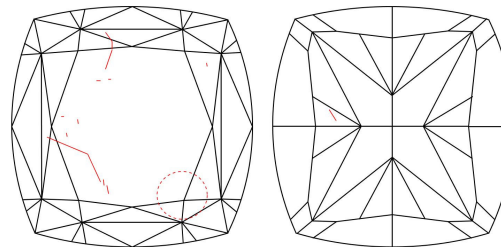

GIA COLORED DIAMOND REPORT

July 06, 2015
 Report Type Grading Report
 GIA Report Number 7208147752
 Shape and Cutting Style Modified Square Brilliant
 Measurements 5.59 x 5.56 x 3.65 mm

Carat Weight 1.05 carat
 Color Grade Fancy Dark Brown-Greenish Yellow
 Color Origin Natural
 Color Distribution Even
 Clarity Grade SI1
 Proportions:

Polish Excellent
 Symmetry Excellent
 Fluorescence None
 Inscription(s): GIA 7208147752
Comments: Additional clouds are not shown. Pinpoints are not shown.

ADDITIONAL INFORMATION

CLARITY CHARACTERISTICS

KEY TO SYMBOLS*

-  Feather
-  Cloud
-  Needle

* Red symbols denote internal characteristics (inclusions). Green or black symbols denote external characteristics (blemishes). Diagram is an approximate representation of the diamond, and symbols shown indicate type, position, and approximate size of clarity characteristics. All clarity characteristics may not be shown. Details of finish are not shown.