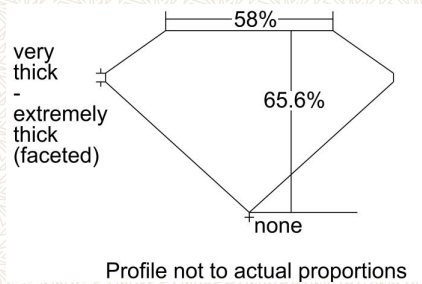

GIA COLORED DIAMOND REPORT

July 06, 2015
 Report Type Grading Report
 GIA Report Number 7208147752
 Shape and Cutting Style Modified Square Brilliant
 Measurements 5.59 x 5.56 x 3.65 mm

Carat Weight 1.05 carat
 Color Grade Fancy Dark Brown-Greenish Yellow
 Color Origin Natural
 Color Distribution Even
 Clarity Grade SI1
 Proportions:

KEY TO SYMBOLS*

-  Feather
-  Cloud
-  Needle

* Red symbols denote internal characteristics (inclusions). Green or black symbols denote external characteristics (blemishes). Diagram is an approximate representation of the diamond, and symbols shown indicate type, position, and approximate size of clarity characteristics. All clarity characteristics may not be shown. Details of finish are not shown.