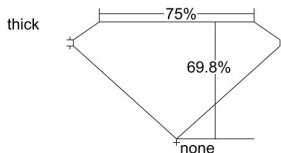

GIA®

FACSIMILE

GIA REPORT 6355545301

Verify this report at GIA.edu

GIA NATURAL DIAMOND DOSSIER®

July 11, 2020
GIA Report Number 6355545301
Shape and Cutting Style ..... Square Modified Brilliant
Measurements ..... 4.61 x 4.50 x 3.14 mm

GRADING RESULTS

Carat Weight ..... 0.58 carat
Color Grade I
Clarity Grade SI1

ADDITIONAL GRADING INFORMATION

Polish ..... Excellent
Symmetry ..... Very Good
Fluorescence ..... None
Clarity Characteristics ..... Feather
Inscription(s): GIA 6355545301

PROPORTIONS

Profile not to actual proportions

GRADING SCALES

GIA COLOR SCALE		GIA CLARITY SCALE			
COLORLESS	D	VERY VERY SLIGHTLY INCLUDED	FLAWLESS		
	E		INTERNALLY FLAWLESS		
	F	VERY SLIGHTLY INCLUDED	VVS₁		
	G		VVS₂		
	H		VS₁		
	NEAR COLORLESS	I	SLIGHTLY INCLUDED	VS₂	
		J		SI₁	
		FAINT	K	INCLUDED	SI₂
			L		I₁
			M		I₂
VERT LIGHT	N	INCLUDED	I₃		
	O				
	P				
	Q				
	R				
	S				
LIGHT	T				
	U				
	V				
	W				
	X				
Y					
Z