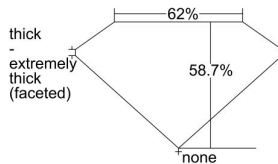

GIA®

FACSIMILE

GIA REPORT 6352634943

Verify this report at GIA.edu

GIA NATURAL DIAMOND DOSSIER®

July 21, 2020
GIA Report Number 6352634943
Shape and Cutting Style ..... Heart Brilliant
Measurements ..... 4.87 x 5.41 x 3.17 mm

GRADING RESULTS

Carat Weight ..... 0.50 carat
Color Grade ..... E
Clarity Grade SI2

ADDITIONAL GRADING INFORMATION

Polish ..... Excellent
Symmetry ..... Very Good
Fluorescence ..... None
Clarity Characteristics ..... Cloud, Crystal
Inscription(s): GIA 6352634943

PROPORTIONS

Profile not to actual proportions

GRADING SCALES

GIA COLOR SCALE		GIA CLARITY SCALE			
COLORLESS	D	VERY VERY SLIGHTLY INCLUDED	FLAWLESS		
	E		INTERNALLY FLAWLESS		
	F	VERY SLIGHTLY INCLUDED	VVS₁		
	G		VVS₂		
	H		VS₁		
	NEAR COLORLESS	I	SLIGHTLY INCLUDED	VS₂	
		J		SI₁	
		FAINT	K	INCLUDED	SI₂
			L		I₁
			M		I₂
VERTICAL LIGHT	N	INCLUDED	I₃		
	O				
	P				
	Q				
	R				
LIGHT	S				
	T				
	U				
	V				
	W				
	Z