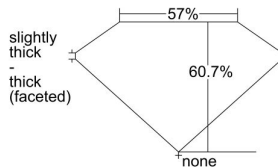

GIA®

FACSIMILE

GIA REPORT 6352145617

Verify this report at GIA.edu

GIA NATURAL DIAMOND DOSSIER®

March 12, 2020
GIA Report Number 6352145617
Shape and Cutting Style ..... Heart Brilliant
Measurements ..... 5.16 x 6.28 x 3.81 mm

GRADING RESULTS

Carat Weight ..... 0.71 carat
Color Grade I
Clarity Grade SI2

ADDITIONAL GRADING INFORMATION

Polish ..... Very Good
Symmetry ..... Very Good
Fluorescence ..... Medium Blue
Clarity Characteristics ..... Twinning Wisp
Inscription(s): GIA 6352145617

PROPORTIONS

Profile not to actual proportions

GRADING SCALES

GIA COLOR SCALE		GIA CLARITY SCALE			
COLORLESS	D	VERY VERY SLIGHTLY INCLUDED	FLAWLESS		
	E		INTERNALLY FLAWLESS		
	F	VERY SLIGHTLY INCLUDED	VVS₁		
	G		VVS₂		
	H		VS₁		
	NEAR COLORLESS	I	SLIGHTLY INCLUDED	VS₂	
		J		SI₁	
		FAINT	K	INCLUDED	SI₂
			L		I₁
			M		I₂
VERT LIGHT	N	INCLUDED	I₃		
	O				
	P				
	Q				
	R				
LIGHT	S				
	T				
	U				
	V				
	W				
X					
Y					
Z