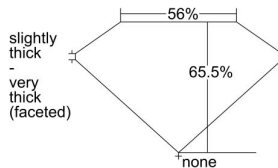

GIA®

FACSIMILE

GIA REPORT 6351920021

Verify this report at GIA.edu

GIA NATURAL DIAMOND DOSSIER®

September 07, 2020
GIA Report Number 6351920021
Shape and Cutting Style ..... Heart Brilliant
Measurements ..... 5.20 x 6.07 x 3.98 mm

GRADING RESULTS

Carat Weight ..... 0.70 carat
Color Grade ..... E
Clarity Grade VS1

ADDITIONAL GRADING INFORMATION

Polish ..... Excellent
Symmetry ..... Very Good
Fluorescence ..... None
Clarity Characteristics..... Cloud, Crystal, Feather, Pinpoint
Inscription(s): GIA 6351920021

PROPORTIONS

Profile not to actual proportions

GRADING SCALES

GIA COLOR SCALE		GIA CLARITY SCALE		
NEAR COLORLESS	D	VERY VERY SLIGHTLY INCLUDED	FLAWLESS	
	E		INTERNALLY FLAWLESS	
	F	VERY SLIGHTLY INCLUDED	VS₁	
	G		VS₂	
	H		VS₁	
	FAINT	I	SLIGHTLY INCLUDED	SI₁
		J		SI₂
		K	INCLUDED	I₁
		L		I₂
		M		I₃
VERT LIGHT		N		
		O		
	P			
	Q			
	R			
LIGHT	S			
	T			
	U			
	V			
	W			
	X			
	Y			
	Z