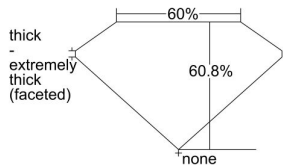

GIA®

FACSIMILE

GIA REPORT 6351809624

Verify this report at GIA.edu

GIA NATURAL DIAMOND DOSSIER®

August 25, 2020
GIA Report Number 6351809624
Shape and Cutting Style ..... Heart Brilliant
Measurements ..... 4.46 x 5.45 x 3.31 mm

GRADING RESULTS

Carat Weight ..... 0.50 carat
Color Grade ..... E
Clarity Grade SI1

ADDITIONAL GRADING INFORMATION

Polish ..... Excellent
Symmetry ..... Very Good
Fluorescence ..... None
Clarity Characteristics ..... Crystal
Inscription(s): GIA 6351809624

PROPORTIONS

Profile not to actual proportions

GRADING SCALES

GIA COLOR SCALE		GIA CLARITY SCALE	
COLORLESS	D	VERY VERY SLIGHTLY INCLUDED	FLAWLESS
	E		INTERNALLY FLAWLESS
	F		VVS₁
	G		VVS₂
	H		VS₁
	I		VS₂
	J		SI₁
	K		SI₂
	L		I₁
	M		I₂
NEAR COLORLESS	N	SLIGHTLY INCLUDED	I₃
	O		
	P		
	Q		
FAINT	R		
	S		
	T		
	U		
VERT LIGHT	V		
	W		
	X		
	Y		
LIGHT	Z