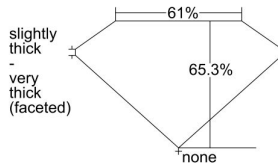

GIA®

FACSIMILE

GIA REPORT 6351771415

Verify this report at GIA.edu

GIA NATURAL DIAMOND DOSSIER®

August 19, 2020
GIA Report Number 6351771415
Shape and Cutting Style ..... Heart Brilliant
Measurements ..... 5.71 x 6.51 x 4.25 mm

GRADING RESULTS

Carat Weight ..... 0.94 carat
Color Grade ..... E
Clarity Grade S11

ADDITIONAL GRADING INFORMATION

Polish ..... Very Good
Symmetry ..... Very Good
Fluorescence ..... Faint
Clarity Characteristics..... Crystal, Cloud, Feather
Inscription(s): GIA 6351771415

PROPORTIONS

Profile not to actual proportions

GRADING SCALES

GIA COLOR SCALE		GIA CLARITY SCALE			
COLORLESS	D	VERY VERY SLIGHTLY INCLUDED	FLAWLESS		
	E		INTERNALLY FLAWLESS		
	F	VERY SLIGHTLY INCLUDED	VVS₁		
	G		VVS₂		
	H		VS₁		
	NEAR COLORLESS	I	SLIGHTLY INCLUDED	VS₂	
		J		S1₁	
		FAINT	K	INCLUDED	S1₂
			L		I₁
			M		I₂
VERT LIGHT	N	INCLUDED	I₃		
	O				
	P				
	Q				
	R				
	S				
	T				
LIGHT	U				
	V				
	W				
	X				
Y					
Z