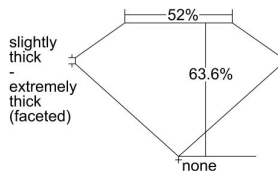

GIA®

FACSIMILE

GIA REPORT 6342254776

Verify this report at GIA.edu

GIA NATURAL DIAMOND DOSSIER®

December 06, 2019
GIA Report Number 6342254776
Shape and Cutting Style ..... Heart Brilliant
Measurements ..... 4.49 x 5.44 x 3.46 mm

GRADING RESULTS

Carat Weight ..... 0.50 carat
Color Grade I
Clarity Grade ..... Internally Flawless

ADDITIONAL GRADING INFORMATION

Polish ..... Excellent
Symmetry ..... Very Good
Fluorescence ..... Medium Blue
Clarity Characteristics... Surface Graining, Natural, Minor Details
of Polish

Inscription(s): GIA 6342254776

PROPORTIONS

Profile not to actual proportions

GRADING SCALES

GIA COLOR SCALE		GIA CLARITY SCALE			
COLORLESS	D	VERY VERY SLIGHTLY INCLUDED	FLAWLESS		
	E		INTERNALLY FLAWLESS		
	F	VERY SLIGHTLY INCLUDED	VVS₁		
	G		VVS₂		
	H		VS₁		
	NEAR COLORLESS	I	SLIGHTLY INCLUDED	VS₂	
		J		SI₁	
		FAINT	K	INCLUDED	SI₂
			L		I₁
			M		I₂
VERT LIGHT	N	INCLUDED	I₃		
	O				
	P				
	Q				
	R				
LIGHT	S				
	T				
	U				
	V				
	W				
	X				
Y					
Z