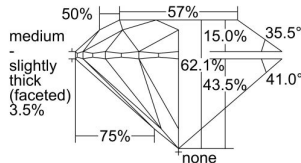

GIA®

FACSIMILE

GIA REPORT 5283766981

Verify this report at GIA.edu

GIA NATURAL DIAMOND DOSSIER®

April 18, 2018
GIA Report Number 5283766981
Shape and Cutting Style ..... Round Brilliant
Measurements ..... 4.47 - 4.50 x 2.78 mm

GRADING RESULTS

Carat Weight ..... 0.34 carat
Color Grade I
Clarity Grade SI2
Cut Grade ..... Excellent

ADDITIONAL GRADING INFORMATION

Polish ..... Excellent
Symmetry ..... Excellent
Fluorescence ..... Faint
Clarity Characteristics ..... Crystal
Inscription(s): GIA 5283766981

PROPORTIONS

Profile to actual proportions