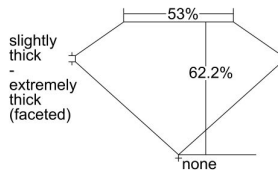

GIA®

FACSIMILE

GIA REPORT 3365012213

Verify this report at GIA.edu

GIA NATURAL DIAMOND DOSSIER®

September 16, 2020
GIA Report Number 3365012213
Shape and Cutting Style ..... Heart Brilliant
Measurements ..... 5.06 x 5.21 x 3.24 mm

GRADING RESULTS

Carat Weight ..... 0.50 carat
Color Grade ..... D
Clarity Grade S11

ADDITIONAL GRADING INFORMATION

Polish ..... Excellent
Symmetry ..... Very Good
Fluorescence ..... None
Clarity Characteristics ..... Crystal, Feather
Inscription(s): GIA 3365012213

PROPORTIONS

Profile not to actual proportions

GRADING SCALES

GIA COLOR SCALE		GIA CLARITY SCALE		
NEAR COLORLESS	D	VERY VERY SLIGHTLY INCLUDED	FLAWLESS	
	E		INTERNALLY FLAWLESS	
	F	VERY SLIGHTLY INCLUDED	VVS₁	
	G		VVS₂	
	H		VS₁	
	FAINT	I	SLIGHTLY INCLUDED	VS₂
		J		S1₁
		K	INCLUDED	S1₂
		L		I₁
		M		I₂
VERT LIGHT	N	INCLUDED	I₃	
	O			
	P			
	Q			
	R			
LIGHT	S			
	T			
	U			
	V			
	W			
X				
Y				
Z