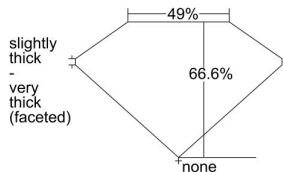

GIA®

FACSIMILE

GIA REPORT 2358932442

Verify this report at GIA.edu

GIA NATURAL DIAMOND DOSSIER®

September 08, 2020
GIA Report Number 2358932442
Shape and Cutting Style ..... Heart Modified Brilliant
Measurements ..... 4.93 x 5.27 x 3.51 mm

GRADING RESULTS

Carat Weight ..... 0.50 carat
Color Grade ..... E
Clarity Grade S11

ADDITIONAL GRADING INFORMATION

Polish ..... Excellent
Symmetry ..... Very Good
Fluorescence ..... None
Clarity Characteristics ..... Crystal, Cloud, Feather
Inspection(s): GIA 2358932442

PROPORTIONS

Profile not to actual proportions

GRADING SCALES

GIA COLOR SCALE		GIA CLARITY SCALE			
COLORLESS	D	VERY VERY SLIGHTLY INCLUDED	FLAWLESS		
	E		INTERNALLY FLAWLESS		
	F	VERY SLIGHTLY INCLUDED	VVS₁		
	G		VVS₂		
	H		VS₁		
	NEAR COLORLESS	I	SLIGHTLY INCLUDED	VS₂	
		J		S1₁	
		FAINT	K	INCLUDED	S1₂
			L		I₁
			M		I₂
VERT LIGHT			N	INCLUDED	I₃
			O		
			P		
	Q				
LIGHT	R				
	S				
	T				
	U				
	V				
	Z