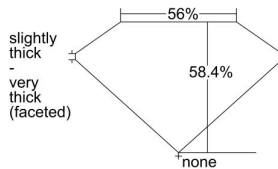

GIA®

FACSIMILE

GIA REPORT 2337818188

Verify this report at GIA.edu

GIA NATURAL DIAMOND DOSSIER®

October 07, 2019
GIA Report Number 2337818188
Shape and Cutting Style ..... Heart Brilliant
Measurements ..... 5.97 x 6.59 x 3.85 mm

GRADING RESULTS

Carat Weight ..... 0.90 carat
Color Grade ..... D
Clarity Grade VS1

ADDITIONAL GRADING INFORMATION

Polish ..... Excellent
Symmetry ..... Very Good
Fluorescence ..... Faint
Clarity Characteristics..... Cloud, Crystal, Needle
Inscription(s): GIA 2337818188

PROPORTIONS

Profile not to actual proportions

GRADING SCALES

GIA COLOR SCALE		GIA CLARITY SCALE		
COLORLESS	D	VERY VERY SLIGHTLY INCLUDED	FLAWLESS	
	E		INTERNALLY FLAWLESS	
	F		VS₁	
	G		VS₂	
	NEAR COLORLESS	H	VERY SLIGHTLY INCLUDED	VS₁
		I		VS₂
		J		SI₁
		K		SI₂
	FAINT	L	INCLUDED	I₁
		M		I₂
N		I₃		
O				
LIGHT	P			
	Q			
	R			
	S			
	T			
	U			
	V			
	W			
	X			
	Y			
	Z