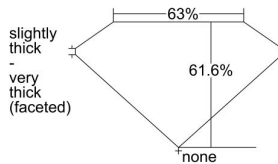

GIA®

FACSIMILE

GIA REPORT 1368644634

Verify this report at GIA.edu

GIA NATURAL DIAMOND DOSSIER®

November 24, 2020
GIA Report Number 1368644634
Shape and Cutting Style ..... Oval Brilliant
Measurements ..... 6.36 x 4.42 x 2.72 mm

GRADING RESULTS

Carat Weight ..... 0.50 carat
Color Grade I
Clarity Grade S11

ADDITIONAL GRADING INFORMATION

Polish ..... Excellent
Symmetry ..... Very Good
Fluorescence ..... None
Clarity Characteristics ..... Crystal, Feather, Cloud
Inscription(s): GIA 1368644634

PROPORTIONS

Profile not to actual proportions

GRADING SCALES

GIA COLOR SCALE		GIA CLARITY SCALE	
NEAR COLORLESS	D	VERY VERY SLIGHTLY INCLUDED	FLAWLESS
	E		INTERNALLY FLAWLESS
	F		VVS₁
	G		VVS₂
	H		VS₁
	I		VS₂
	J		S1₁
	K		S1₂
	L		I₁
	M		I₂
FAINT	N	INCLUDED	I₃
	O		
	P		
	Q		
VERY LIGHT	R		
	S		
	T		
	U		
LIGHT	V		
	W		
	X		
	Y		
	Z