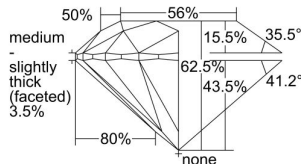

GIA®

FACSIMILE

GIA REPORT 1368237635

Verify this report at GIA.edu

GIA NATURAL DIAMOND DOSSIER®

October 16, 2020
GIA Report Number 1368237635
Shape and Cutting Style ..... Round Brilliant
Measurements ..... 5.72 - 5.74 x 3.58 mm

GRADING RESULTS

Carat Weight ..... 0.72 carat
Color Grade ..... G
Clarity Grade S11
Cut Grade ..... Excellent

ADDITIONAL GRADING INFORMATION

Polish ..... Excellent
Symmetry ..... Excellent
Fluorescence ..... None
Clarity Characteristics ..... Crystal, Needle
Inscription(s): GIA 1368237635

PROPORTIONS

Profile to actual proportions

GRADING SCALES

GIA COLOR SCALE	GIA CLARITY SCALE	GIA CUT SCALE	
D	FLAWLESS	EXCELLENT	
E	INTERNALLY FLAWLESS		
F		VVS₁	VERY GOOD
G	VVS₂		
H	VS₁	GOOD	
I	VS₂		
J	S1₁	FAIR	
K	S1₂		
L	I₁	POOR	
M	I₂		
N	I₃		
O			
P			
Q			
R			
S			
T			
U			
V			
W			
X			
Y			
Z