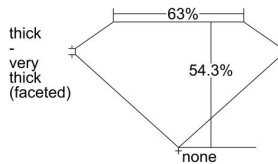

GIA®

FACSIMILE

GIA REPORT 1337434808

Verify this report at GIA.edu

GIA NATURAL DIAMOND DOSSIER®

August 07, 2019
GIA Report Number 1337434808
Shape and Cutting Style ..... Heart Brilliant
Measurements ..... 5.20 x 5.93 x 3.22 mm

GRADING RESULTS

Carat Weight ..... 0.60 carat
Color Grade ..... D
Clarity Grade SI2

ADDITIONAL GRADING INFORMATION

Polish ..... Excellent
Symmetry ..... Very Good
Fluorescence ..... Faint
Clarity Characteristics ..... Crystal
Inscription(s): GIA 1337434808

PROPORTIONS

Profile not to actual proportions

GRADING SCALES

GIA COLOR SCALE		GIA CLARITY SCALE	
COLORLESS	D	VERY VERY SLIGHTLY INCLUDED	FLAWLESS
	E		INTERNALLY FLAWLESS
	F		VVS₁
	G		VVS₂
	H		VS₁
	I		VS₂
	J		SI₁
	K		SI₂
	L		I₁
	M		I₂
NEAR COLORLESS	N	SLIGHTLY INCLUDED	I₃
	O		
	P		
	Q		
FAINT	R	INCLUDED	
	S		
	T		
	U		
VERY LIGHT	V		
	W		
	X		
	Y		
LIGHT	Z